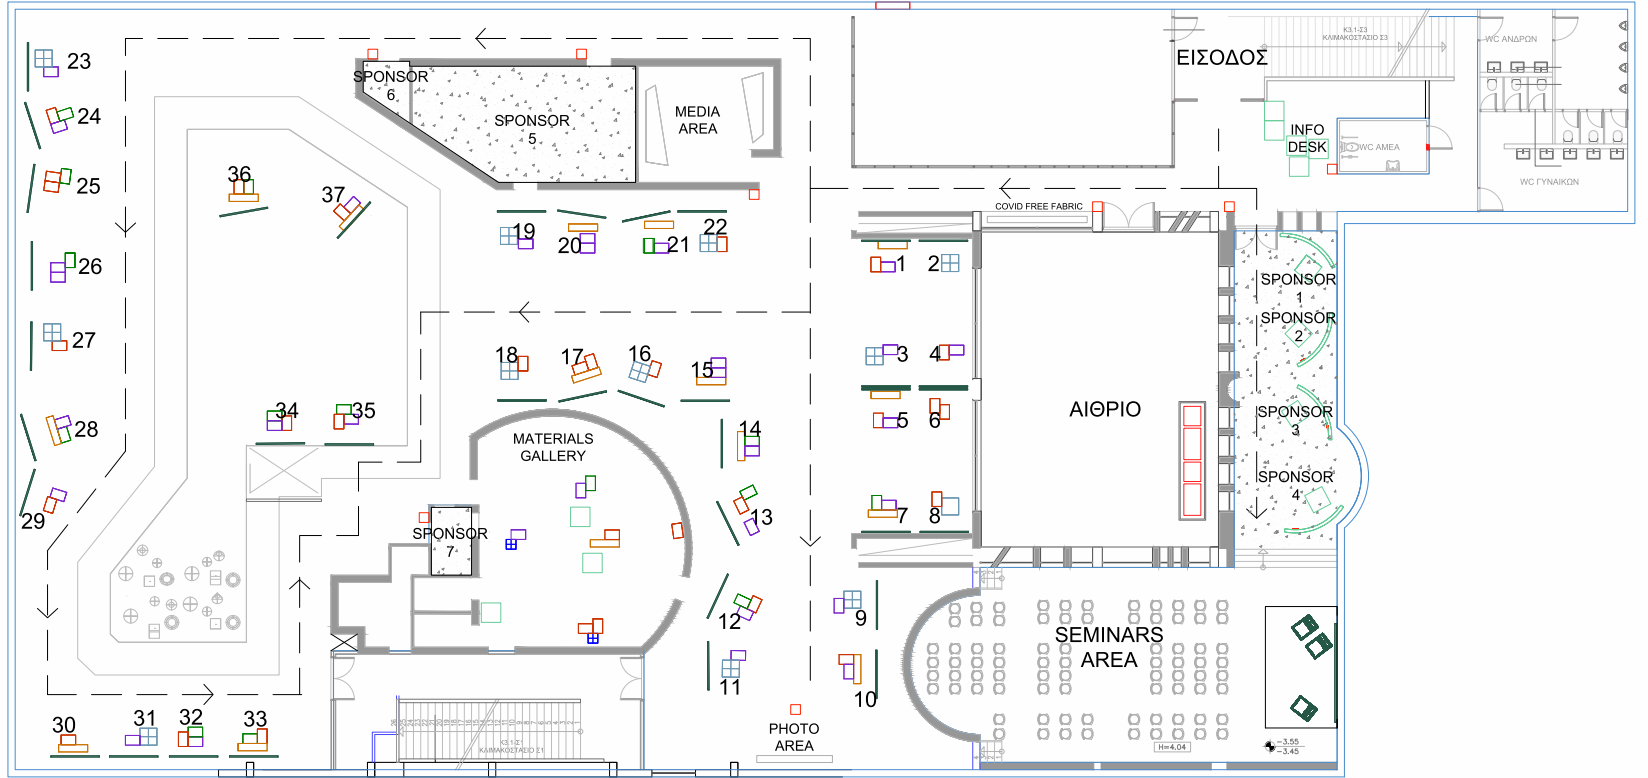

Booth Number	Διαστάσεις Κύβων (πλάτος X μήκος X ύψος)	Booth Number	Διαστάσεις Κύβων (πλάτος X μήκος X ύψος)
1	0.3 X 1.2 X 1.2 0.4 X 0.6 X 0.8 0.4 X 0.6 X 0.9	20	0.4 X 0.6 X 0.9 0.4 X 0.6 X 0.9 0.3 X 1.2 X 1.2
2	0.7 X 0.7 X 0.8	21	0.4 X 0.6 X 0.9 0.3 X 1.2 X 1.2 0.4 X 0.6 X 0.6
3	0.7 X 0.7 X 0.8 0.4 X 0.6 X 0.9	22	0.4 X 0.6 X 0.8 0.7 X 0.7 X 0.8
4	0.4 X 0.6 X 0.8 0.4 X 0.6 X 0.9	23	0.7 X 0.7 X 0.8 0.4 X 0.6 X 0.9
5	0.3 X 1.2 X 1.2 0.4 X 0.6 X 0.8 0.4 X 0.6 X 0.9	24	0.4 X 0.6 X 0.9 0.4 X 0.6 X 0.8 0.4 X 0.6 X 0.6
6	0.4 X 0.6 X 0.8 0.4 X 0.6 X 0.8	25	0.4 X 0.6 X 0.6 0.4 X 0.6 X 0.8 0.4 X 0.6 X 0.8
7	0.3 X 1.2 X 1.2 0.4 X 0.6 X 0.9 0.4 X 0.6 X 0.6	26	0.4 X 0.6 X 0.6 0.4 X 0.6 X 0.9 0.4 X 0.6 X 0.8
8	0.7 X 0.7 X 0.8 0.4 X 0.6 X 0.8	27	0.4 X 0.6 X 0.9 0.7 X 0.7 X 0.8
9	0.7 X 0.7 X 0.8 0.4 X 0.6 X 0.9	28	0.4 X 0.6 X 0.6 0.4 X 0.6 X 0.8 0.4 X 0.6 X 0.8
10	0.3 X 1.2 X 1.2 0.4 X 0.6 X 0.9 0.4 X 0.6 X 0.8	29	0.4 X 0.6 X 0.8 0.7 X 0.7 X 0.8
11	0.7 X 0.7 X 0.8 0.4 X 0.6 X 0.9	30	0.4 X 0.6 X 0.8 0.4 X 0.6 X 0.9
12	0.4 X 0.6 X 0.9 0.4 X 0.6 X 0.8 0.4 X 0.6 X 0.6	31	0.4 X 0.6 X 0.8 0.3 X 1.2 X 1.2
13	0.4 X 0.6 X 0.9 0.4 X 0.6 X 0.8 0.4 X 0.6 X 0.6	32	0.7 X 0.7 X 0.8 0.4 X 0.6 X 0.9
14	0.4 X 0.6 X 0.9 0.4 X 0.6 X 0.6 0.3 X 1.2 X 1.2	33	0.4 X 0.6 X 0.9 0.4 X 0.6 X 0.8 0.4 X 0.6 X 0.6
15	0.4 X 0.6 X 0.9 0.4 X 0.6 X 0.9 0.3 X 1.2 X 1.2	34	0.4 X 0.6 X 0.9 0.4 X 0.6 X 0.6 0.4 X 0.6 X 0.8
16	0.4 X 0.6 X 0.8 0.7 X 0.7 X 0.8	35	0.4 X 0.6 X 0.9 0.4 X 0.6 X 0.6 0.4 X 0.6 X 0.8
17	0.4 X 0.6 X 0.8 0.4 X 0.6 X 0.8 0.3 X 1.2 X 1.2	36	0.4 X 0.6 X 0.9 0.4 X 0.6 X 0.6 0.4 X 0.6 X 0.8
18	0.4 X 0.6 X 0.8 0.7 X 0.7 X 0.8	37	0.4 X 0.6 X 0.8 0.3 X 1.2 X 1.2 0.4 X 0.6 X 0.9
19	0.7 X 0.7 X 0.8 0.4 X 0.6 X 0.9		

Sponsors Area 1:	9m ²
Sponsors Area 2:	9m ²
Sponsors Area 3:	9m ²
Sponsors Area 4:	9m ²
Sponsors Area 5:	40.11m ²
Sponsors Area 6:	3.70m ²
Sponsors Area 7:	4.50m ²

FLOORPLAN